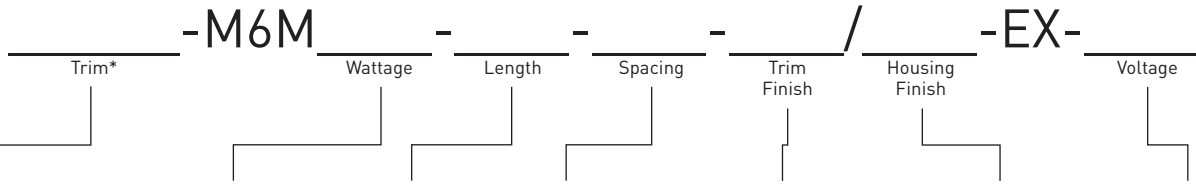

Linear Accentlight, Open Aperture

Trim Type*	Wattage	Length	Spacing	Trim Finish	Housing Finish	Voltage
<input type="checkbox"/> VLAP Plaster	<input type="checkbox"/> 20	Specify Length (in inches)	<input type="checkbox"/> 6" Minimum	<input type="checkbox"/> W White	<input type="checkbox"/> W White	<input type="checkbox"/> 1 (120V)
<input type="checkbox"/> VLAF Flange	<input type="checkbox"/> 39		<input type="checkbox"/> Custom (Specify)	<input type="checkbox"/> B Black	<input type="checkbox"/> B Black	<input type="checkbox"/> 2 (277V)
<input type="checkbox"/> VLAX Flangeless				<input type="checkbox"/> C Custom	<input type="checkbox"/> C Custom	

* P=Plaster: For use with Drywall and Fellert.
 F=Flange: Suitable for all ceiling types.
 X=Flangeless: For use with Donn Finline 9/16, Armstrong Bolt Slot 9/16, TechZone 9/16 Superfine, TechZone 15/16 Prelude, TechZone 9/16 Interlude, Decoustic and Wood.

Description
 Linear MR16 metal halide open aperture accent fixture. Adjustable and extendable lampholders extend 1.25" below aperture. Plaster, flanged or flangeless trim.

Features
 - Lengths made-to-measure
 - Below ceiling access to transformer and wiring.
 - Lampholders are adjustable from 0°-45°.

Fixture Specifications
 Finish: Black (std), custom available.
 Weight: Approx. 13 lbs./ft.

Electrical
 - Power Consumption: 39 watts per lamp.
 - Ambient temperature 100 °F. maximum.
 - Integral electronic ballasts, thermally protected.
 - Through branch wiring capable.