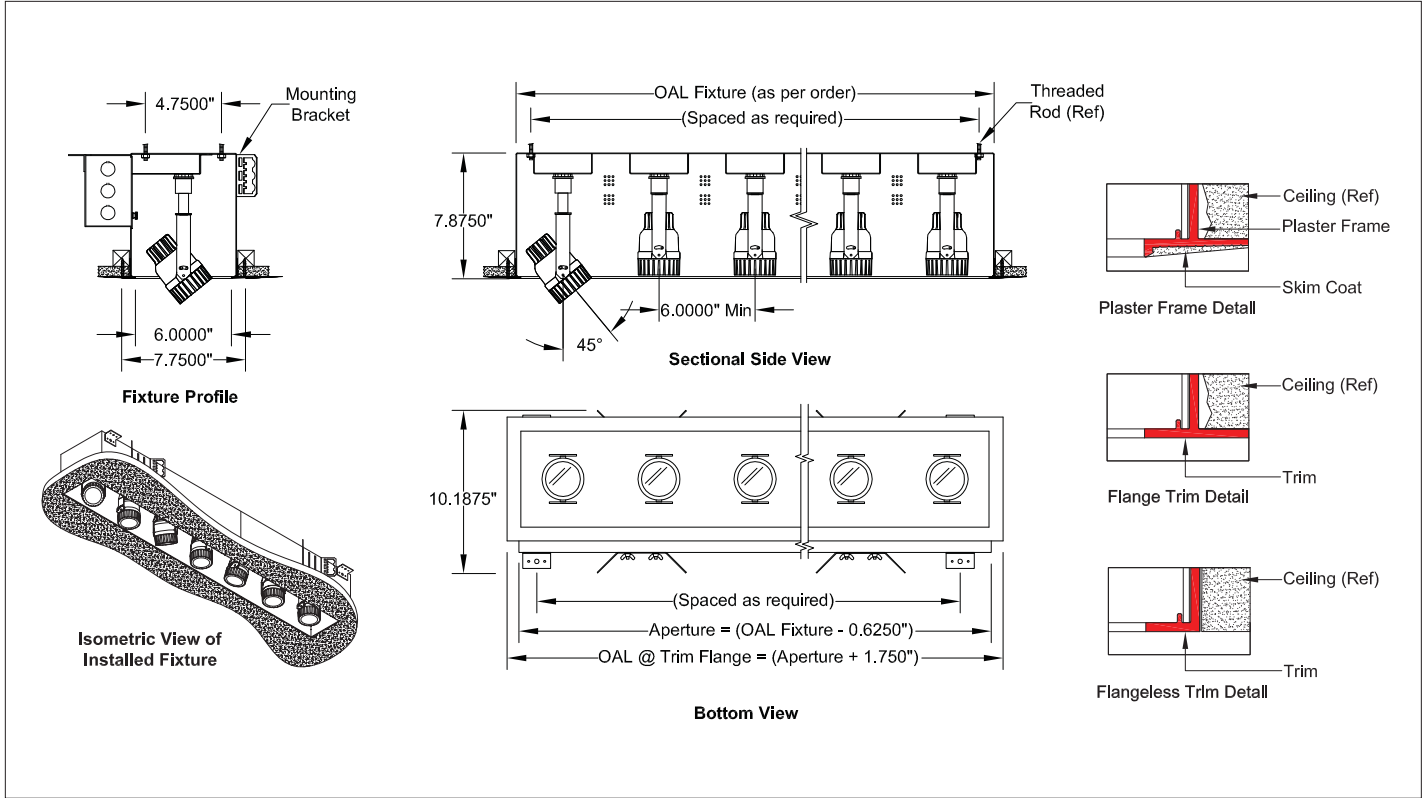

Linear Accentlight, Open Aperture

Trim Type*	Wattage	Length	Spacing	Trim Finish	Housing Finish	Voltage
<input type="checkbox"/> VLAP Plaster	<input type="checkbox"/> 20	Specify Length (in inches)	<input type="checkbox"/> 6" Minimum	<input type="checkbox"/> W White	<input type="checkbox"/> W White	<input type="checkbox"/> 1 (120V)
<input type="checkbox"/> VLAF Flange	<input type="checkbox"/> 39		<input type="checkbox"/> Custom (Specify)	<input type="checkbox"/> B Black	<input type="checkbox"/> B Black	<input type="checkbox"/> 2 (277V)
<input type="checkbox"/> VLAX Flangeless				<input type="checkbox"/> C Custom	<input type="checkbox"/> C Custom	

* P=Plaster: For use with Drywall and Fellert.
 F=Flange: Suitable for all ceiling types.
 X=Flangeless: For use with Donn Finline 9/16, Armstrong Bolt Slot 9/16, TechZone 9/16 Superfine, TechZone 15/16 Prelude, TechZone 9/16 Interlude, Decoustic and Wood.

Description
 Linear MR16 metal halide open aperture accent fixture. Adjustable and extendable lampholders extend 1.25" below aperture. Plaster, flanged or flangeless trim.

Features
 - Lengths made-to-measure
 - Below ceiling access to transformer and wiring.
 - Lampholders are adjustable from 0°-45°.

Fixture Specifications
 Finish: Black (std), custom available.
 Weight: Approx. 13 lbs./ft.

Electrical
 - Power Consumption: 39 watts per lamp.
 - Ambient temperature 100 °F. maximum.
 - Integral electronic ballasts, thermally protected.
 - Through branch wiring capable.