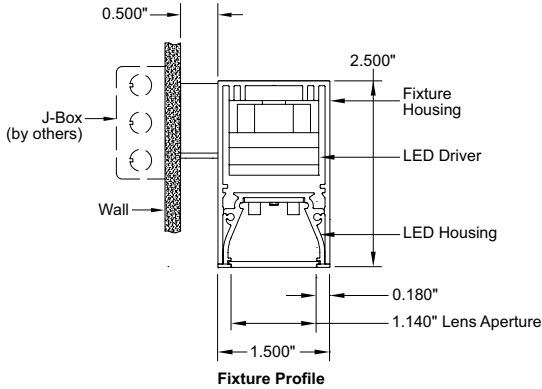

# 1" VersaLux LED Wall Bracket

LED

Linear Narrow Profile  
LED Direct Wall Bracket  
with Flush Lens and Internal Driver

**BDN1 LED**

Job Name
Fixture Type

CRI	Color Temp	Output	Dimming <sup>(2)</sup>	Length (inches)
8 80+	27 2700K	S Std.	S Std. 0-10V (1%)	Nominal: 24 <sup>(4)</sup> 36 48
9 90 <sup>+(1)</sup>	30 3000K	H High	E Lutron 5 Series (5%)	60 72 84
	35 3500K	M Max.	H Lutron Hi-Lume (1%)	96 (see Page 2)
	40 4000K	Custom: Specify Lm/Ft <sup>(1)</sup>	D DALI (1%)	Custom: Cxxx (in inches)
	TW 2700K-6500K		W Wireless <sup>(3)</sup>	

Product Code Example: **BDN1-L830H-S-C120-W**

An ultra-clean line, low profile, narrow aperture direct linear wall bracket utilizing high performance LED boards and lenses. Extruded aluminum housing with internal driver.

## Fixture Dimensions