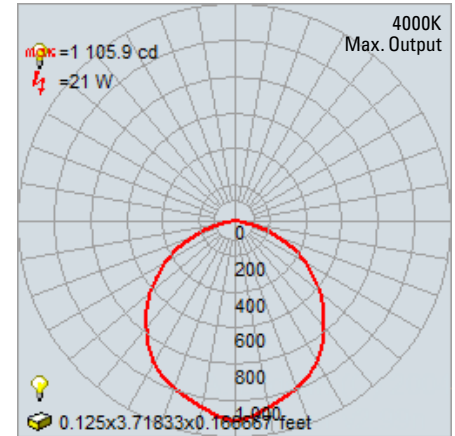

### LED Strip

High output edge-to-edge, end-to-end illumination

- Choice of lumen output levels:
  - S:** Standard
  - H:** High
  - M:** Maximum
  - C:** Custom (between 200 and 1000 Lm/Ft)
- LED Efficiency: Up to 160 Lm/Wt at Maximum output and 180 Lm/Wt at Standard power (at 80+ CRI)
- L70: 50,000+ hours at Maximum output
- 2700K, 3000K, 3500K, 4000K and Tunable White: 2700K-6500K
- CRI: 80+ or 90+
- Color Consistency: Equal or better than 3 SCDM with chip mixing
- UL Listed, (indoor non-condensing)
- 5 year limited warranty\*