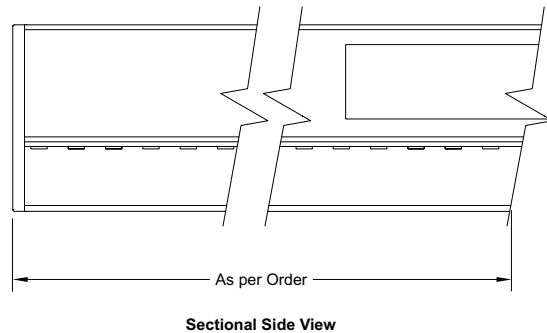

# 1" VersaLux LED Wall Bracket

LED

Linear Narrow Profile  
LED Direct Wall Bracket  
with Flush Lens and Internal Driver

**BDN1 LED**

Job Name
Fixture Type

CRI	Color Temp	Output	Dimming <sup>(2)</sup>	Length (inches)
8 80+	27 2700K	S Std.	S Std. 0-10V (1%)	Nominal: 24 <sup>(4)</sup> 36 48
9 90 <sup>+(1)</sup>	30 3000K	H High	E Lutron 5 Series (5%)	60 72 84
	35 3500K	M Max.	H Lutron Hi-Lume (1%)	96 (see Page 2)
	40 4000K	Custom: Specify Lm/Ft <sup>(1)</sup>	D DALI (1%)	Custom: Cxxx (in inches)
	TW 2700K-6500K		W Wireless <sup>(3)</sup>	

Product Code Example: **BDN1-L830H-S-C120-W**

An ultra-clean line, low profile, narrow aperture direct linear wall bracket utilizing high performance LED boards and lenses. Extruded aluminum housing with internal driver.