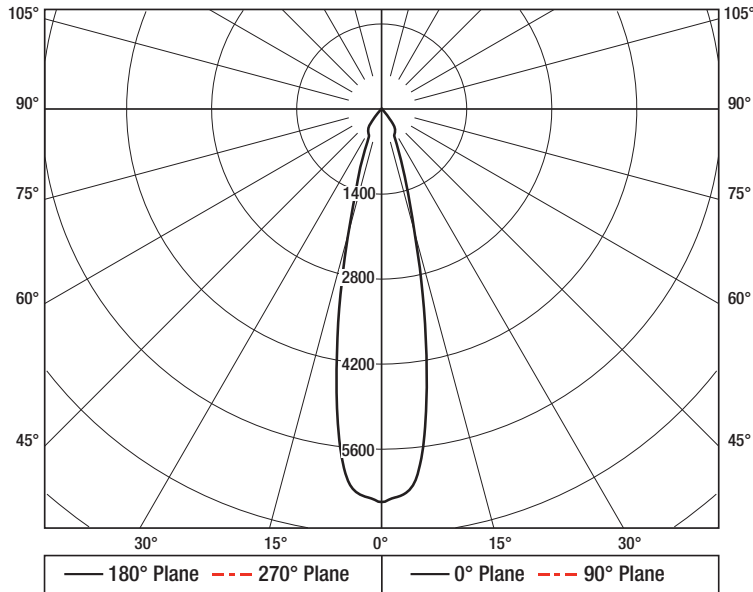

VersaLux™ Series VA

Accentlight, Open Aperture

T4 MH