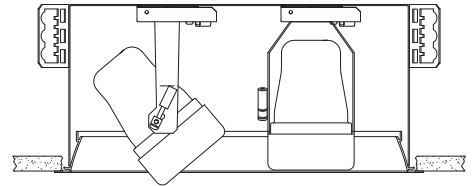

2 Lamp Photometrics

39 Watt T4 Metal Halide

Clear Lens

Photometry reports for other fixture configurations, consult factory