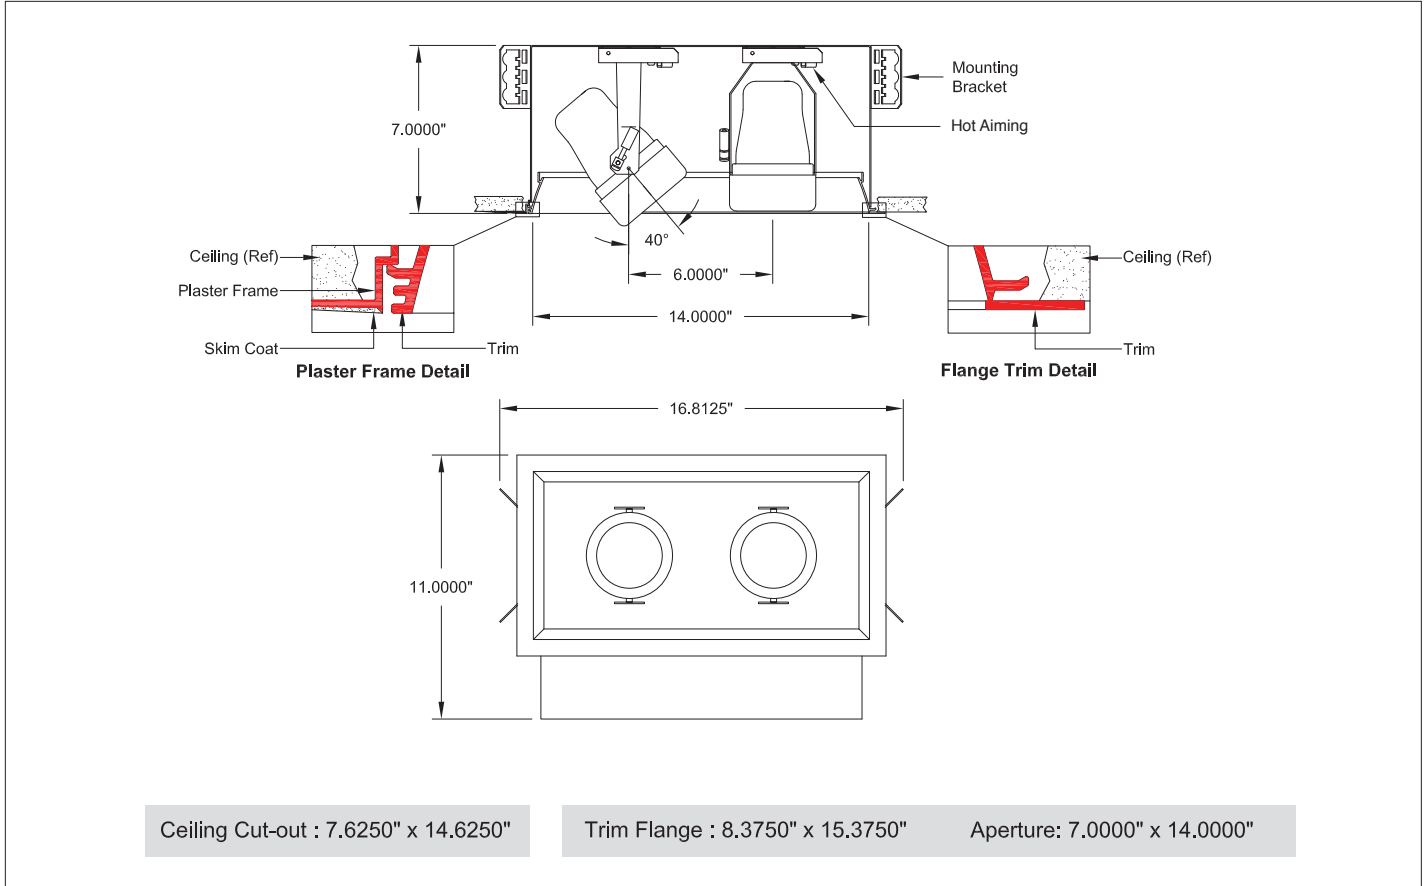

Accentlight, Open Aperture

T4 MH

-2-T4M
- /B -
-AD-

Trim Type	Wattage	Trim Finish	Beam Spread (°)	Voltage
☐ VAP Plaster ☐ VAF Flange	☐ 22 ☐ 39 ☐ 70	☐ W White ☐ B Black	☐ 15 ☐ 24 ☐ 40	☐ 1 (120V) ☐ 2 (277V)

Description

Recessed open aperture metal halide accent fixture. Adjustable lampholders. Two T4 MH lamps. Flanged or plaster frame trim.

Features

- Standard Lens: Clear
- Below ceiling access to the ballast and wiring.
- Lampholders are adjustable from 0°-40°.
- Plaster frame trim provides 0.062" reveal to minimize skim coat cracking.
- Hot Aiming permits lamp adjustment while lit.

Fixture Specifications

Dimensions: 16.812"L x 11"W x 7"H
Weight: Approx. 10 lbs.
Ceiling Cutout: 7.625"L x 14.625"W

Electrical

- Power Consumption: 156 watts max.
- Ambient temperature 100 °F. maximum.
- Integral electronic ballast, thermally protected
- Through branch wiring capable.

Mounting

Universal mounting brackets included.
Contact factory for special ceiling conditions.

Options (Consult factory)

- Lenses: Page 3

Photometry: Consult factory

All designs and scaled drawings shall remain the property of STARFIRE LIGHTING, INC., and may not be reproduced or transmitted without expressed written consent. STARFIRE LIGHTING, INC. reserves the right to make changes on approved designs to facilitate manufacturing methods to the extent that such changes do not compromise design integrity.