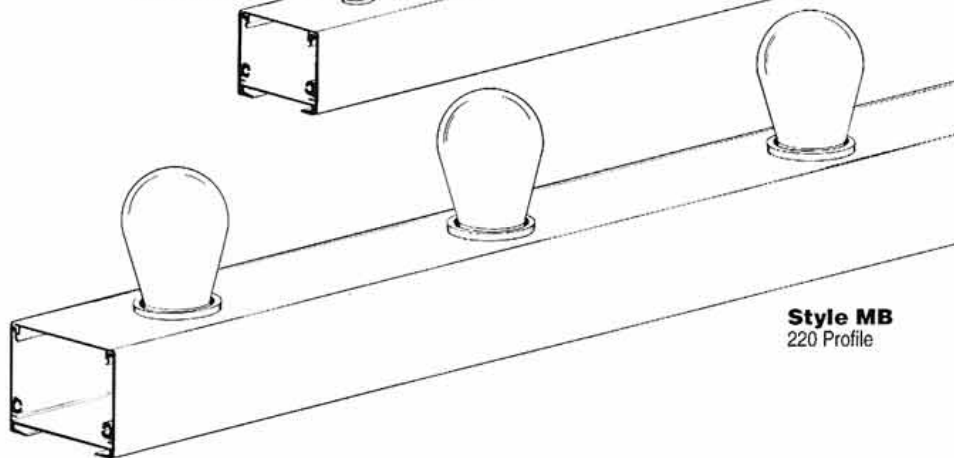

Style CB
150 Profile

Style MB
220 Profile

Starfire Lighting offers TECHTRAC MQ in most socket styles on standard and custom centers. A complete line of accessories for assembling any track configuration is available, including various mounting options.

SOCKET STYLE

PROFILE	DIMENSIONS	CANDELABRA CB	MEDIUM MB	INTERMEDIATE IB	WEDGE WB	BAYONET BB
050	0.5" x 1.5"			•	•	•
150	1.5" x 1.5"	•		•	•	•
220	2.125" x 2.125"	•	•	•	•	•
STANDARD SPACING		6"	6"	3"	3"	3"

FEATURES

- Extruded aluminum
- 8' standard lengths

APPLICATIONS

- General Purpose Lighting
- Marquee Lighting
- Vanity Lighting
- Accent Lighting

OPTIONS

- Multi Circuit
- Vertical / Horizontal Sockets
- Mitered / Radius Curves
- Flexible Interconnectors
- "X", "T", "L" Connectors
- Safety Guards
- Wet Label (CB, IB, MB only)
- Customized Housings
- Powder Coated Paint / Anodized Finishes

ORDERING GUIDE

PROFILE*	STYLE	LENGTH	SPACING	FINISH
050	Candelabra (CB)	Specify overall length	Standard spacing from table	Black (BK)
150	Medium (MB)			White (WH)
220	Intermediate (IB)		Custom	Brass (PB)
	Wedge (WB)			Chrome (PC)
	Bayonet (BB)		Satin (SA)	
				Custom

* Additional Socket styles, consult factory.

7 DONNA DRIVE / TOLL FREE 800-443-8823 / INTERNET www.starfirelighting.com
WOOD-RIDGE, NJ 07075 / FAX 201-438-9541 / E-MAIL info@starfirelighting.com

©2002 Starfire Lighting, Inc.