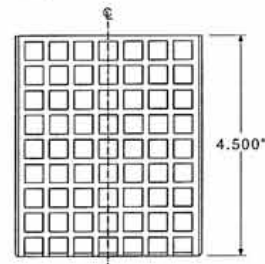

SOCKET STYLE

PROFILE	DIMENSIONS	CANDELABRA CB	MEDIUM MB	INTERMEDIATE IB	WEDGE WB	BAYONET BB
050	0.5" x 1.5"			•	•	•
150	1.5" x 1.5"	•		•	•	•
220	2.125" x 2.125"	•	•	•	•	•
STANDARD SPACING		6"	6"	3"	3"	3"

ORDERING GUIDE

PROFILE*	STYLE	LENGTH	SPACING	FINISH
050	Candelabra (CB)	Specify overall length	Standard spacing from table	Black (BK)
150	Medium (MB)			White (WH)
220	Intermediate (IB)		Custom	Brass (PB)
	Wedge (WB)			Chrome (PC)
	Bayonet (BB)		Satin (SA)	
				Custom

MOUNTING OPTIONS

ACCESSORIES

SAFETY GUARDS

CANDELABRA BASE "CUBE" BASKET

MEDIUM BASE WIRE BASKET

MEDIUM BASE "CUBE" BASKET

CONNECTORS

"X" CONNECTOR