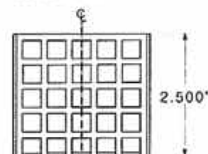

ACCESSORIES

SAFETY GUARDS

CANDELABRA BASE "CUBE" BASKET