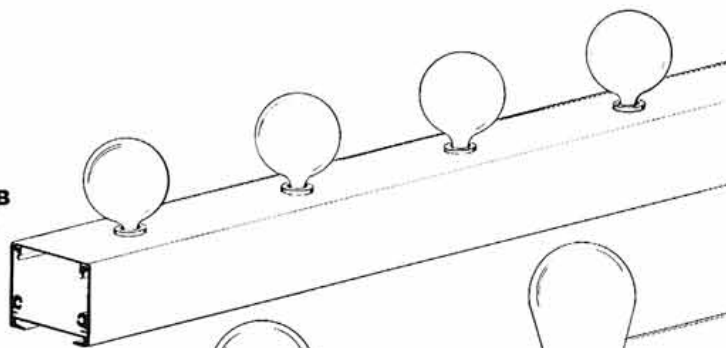

TECHTRAC™

INCANDESCENT MARQUEE

MQ