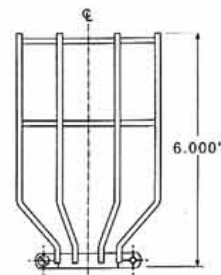

SOCKET STYLE

PROFILE	DIMENSIONS	CANDELABRA CB	MEDIUM MB	INTERMEDIATE IB	WEDGE WB	BAYONET BB
050	0.5" x 1.5"			•	•	•
150	1.5" x 1.5"	•		•	•	•
220	2.125" x 2.125"	•	•	•	•	•
STANDARD SPACING		6"	6"	3"	3"	3"

ORDERING GUIDE

PROFILE*	STYLE	LENGTH	SPACING	FINISH
050	Candelabra (CB)	Specify overall length	Standard spacing from table	Black (BK)
150	Medium (MB)			White (WH)
220	Intermediate (IB)		Custom	Brass (PB)
	Wedge (WB)			Chrome (PC)
	Bayonet (BB)		Satin (SA)	
				Custom

MOUNTING OPTIONS

ACCESSORIES

SAFETY GUARDS

CANDELABRA BASE "CUBE" BASKET

MEDIUM BASE WIRE BASKET

MEDIUM BASE "CUBE" BASKET

CONNECTORS

"X" CONNECTOR

"T" CONNECTOR

"L" CONNECTOR