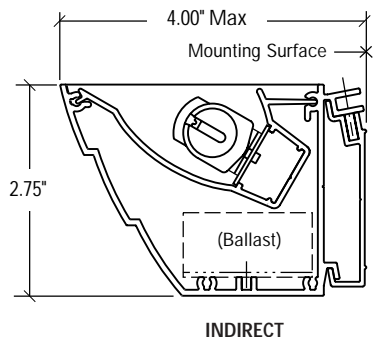

Decorative Fixtures

COVE / SCONCE

530 SHOWN WITH T2 LAMP

PERSPECTIVE VIEW

520 SHOWN WITH T5 LAMP

510 SHOWN WITH T2 LAMP

500 SHOWN WITH T2 LAMP

WORKSTATION FIXTURE