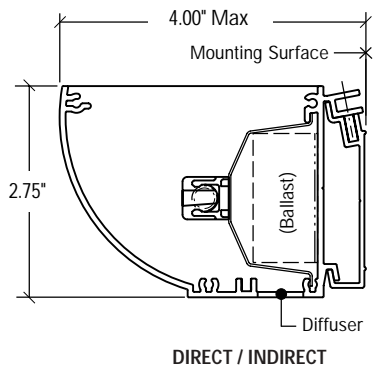

520 SHOWN WITH T5 LAMP

Decorative Fixtures

COVE / SCONCE

530 SHOWN WITH T2 LAMP