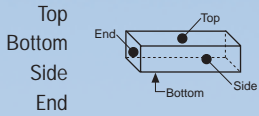

## LINEAR LIGHTING

### Options

Fixture Type  
Single Lamp Module  
Continuous Run

Single, Double or  
Staggered Lamps

Electronic Ballast  
Integral only

K.O. Location