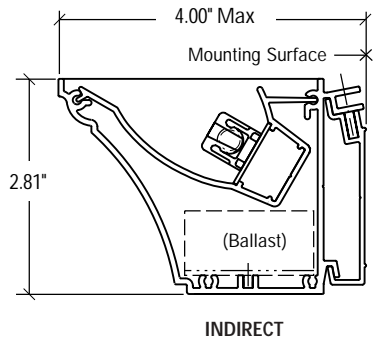

Decorative Fixtures

COVE / SCONCE

530 SHOWN WITH T2 LAMP

PERSPECTIVE VIEW

520 SHOWN WITH T5 LAMP

510 SHOWN WITH T2 LAMP

500 SHOWN WITH T2 LAMP

WORKSTATION FIXTURE