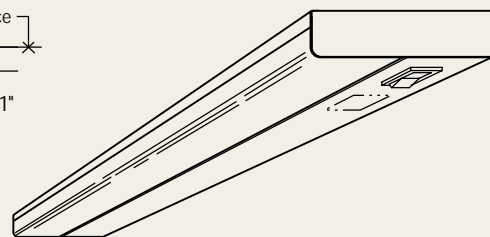

OPTIONS:

- One or two lamp configurations
- Low glare distribution lens
- Convenience outlet (optional)
- Power switch (optional)
- Integral ballast