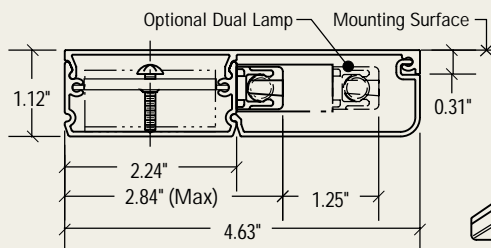

OPTIONS:

- One or two lamp configurations
- Low glare distribution lens
- Convenience outlet (optional)
- Power switch (optional)
- Integral ballast